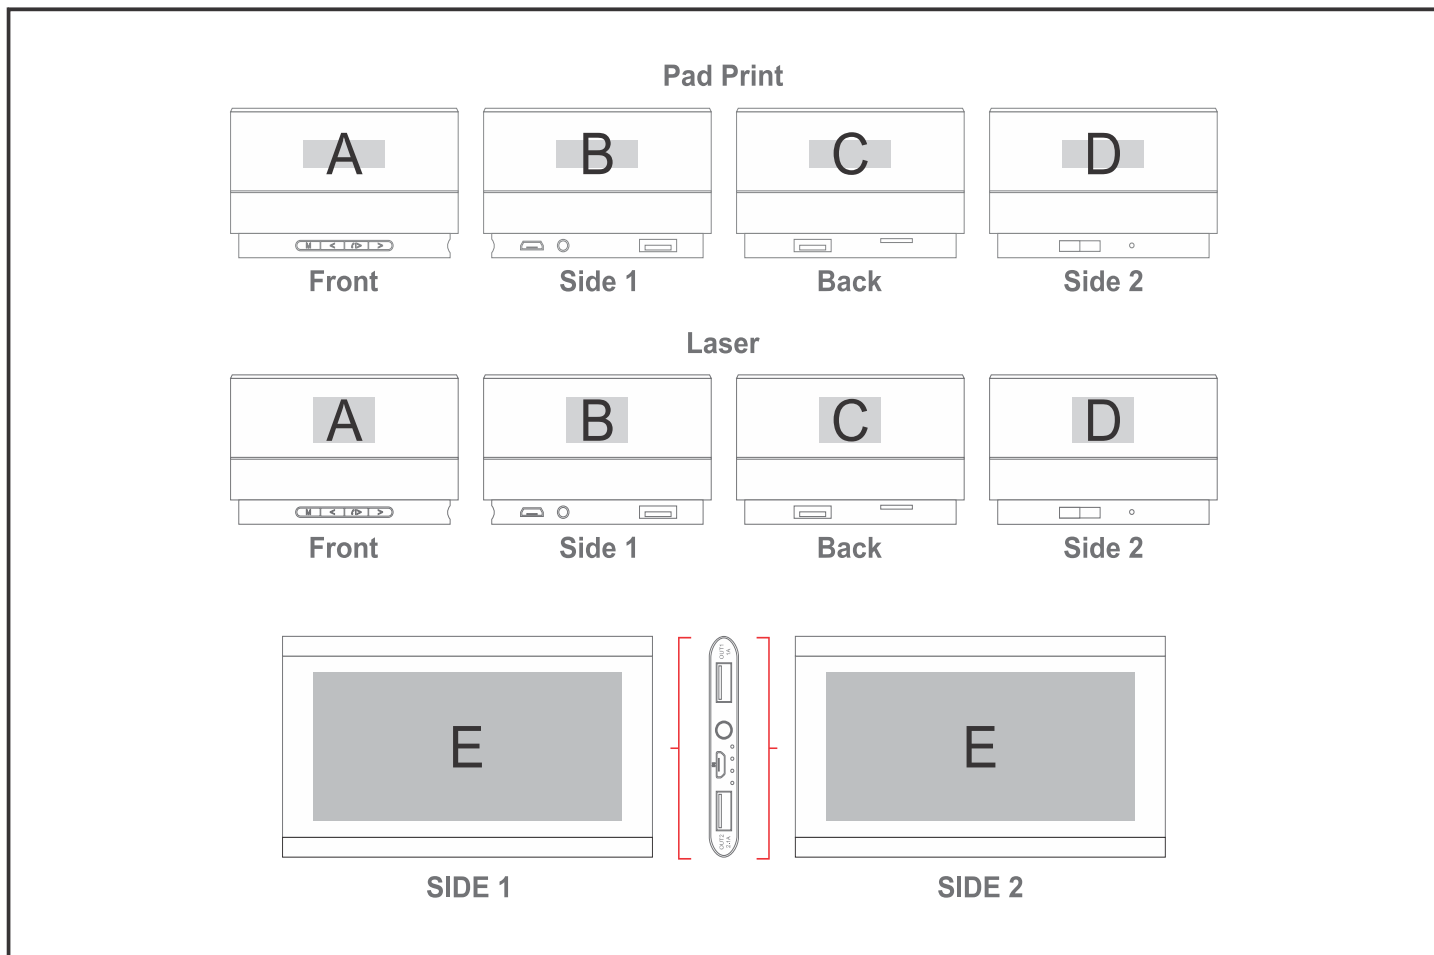

GF-AM-835-B

Odeon Stilo Executive Gift Set

Need to know:

- Laser Colour: White

Branding Options:

Position	Branding Method (Branding Code)	No. of Colours	Dimension
A	Pad Printing (PA)	4 Colours	25mm wide x 8mm high
A	Laser Engraving (LA)	N/A	19mm wide x 13mm high
B	Pad Printing (PA)	4 Colours	25mm wide x 8mm high
B	Laser Engraving (LA)	N/A	19mm wide x 13mm high
C	Pad Printing (PA)	4 Colours	25mm wide x 8mm high
C	Laser Engraving (LA)	N/A	19mm wide x 13mm high
D	Pad Printing (PA)	4 Colours	25mm wide x 8mm high

D	Laser Engraving (LA)	N/A	19mm wide x 13mm high
E	Pad Printing (PC)	4 Colours	60mm wide x 40mm high
E	Screen Print (SC)	1 Colour	100mm wide x 45mm high
E	Laser Engraving (LB)	N/A	100mm wide x 45mm high
E	Direct to Print (DP-B)	Full Colour	100mm wide x 50mm high